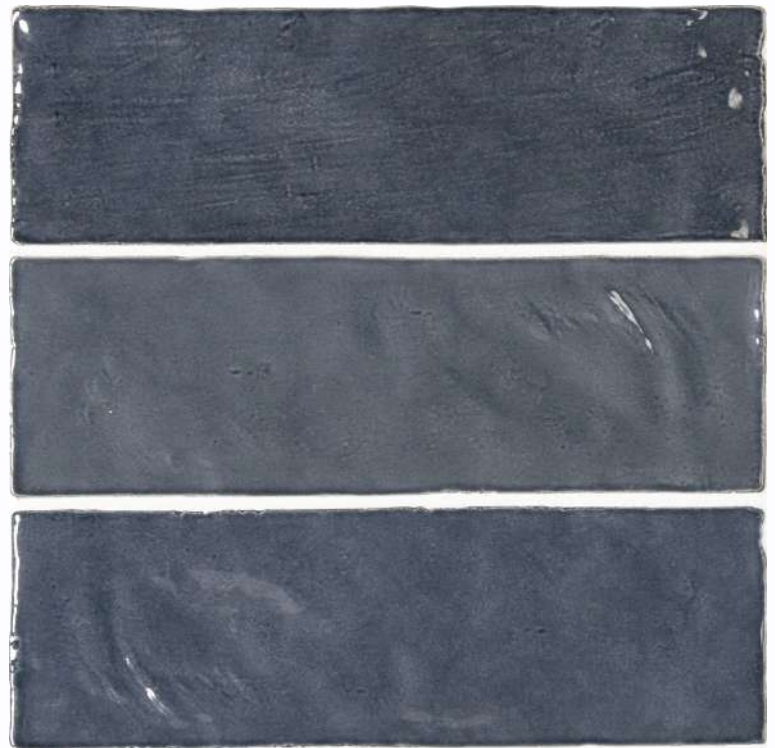

BLUE REEF

0534-BLU

65x200mm

GLOSS

CERAMIC

WHITE
BODY

COLOUR
V2

THICK
9mm

GROUT
2-3mm

MOHS
3